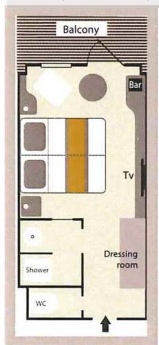

CATEGORIES 5, 6, & 7

(200 sq.ft. + 43 sq.ft. private balcony)