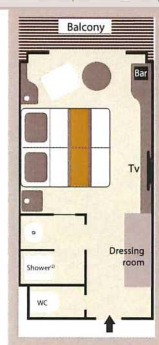

CATEGORIES 1, 2, & 3

(200 sq.ft. + 43 sq.ft. private balcony)