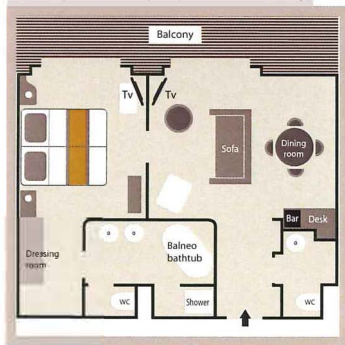

## OWNER'S SUITE

(484 sq.ft. + 97 sq.ft. private balcony)

## PRESTIGE SUITES I & II

(398 sq.ft. + 86 sq.ft. private balcony)

## DELUXE SUITES

(290 sq.ft. + 54 sq.ft. private balcony)